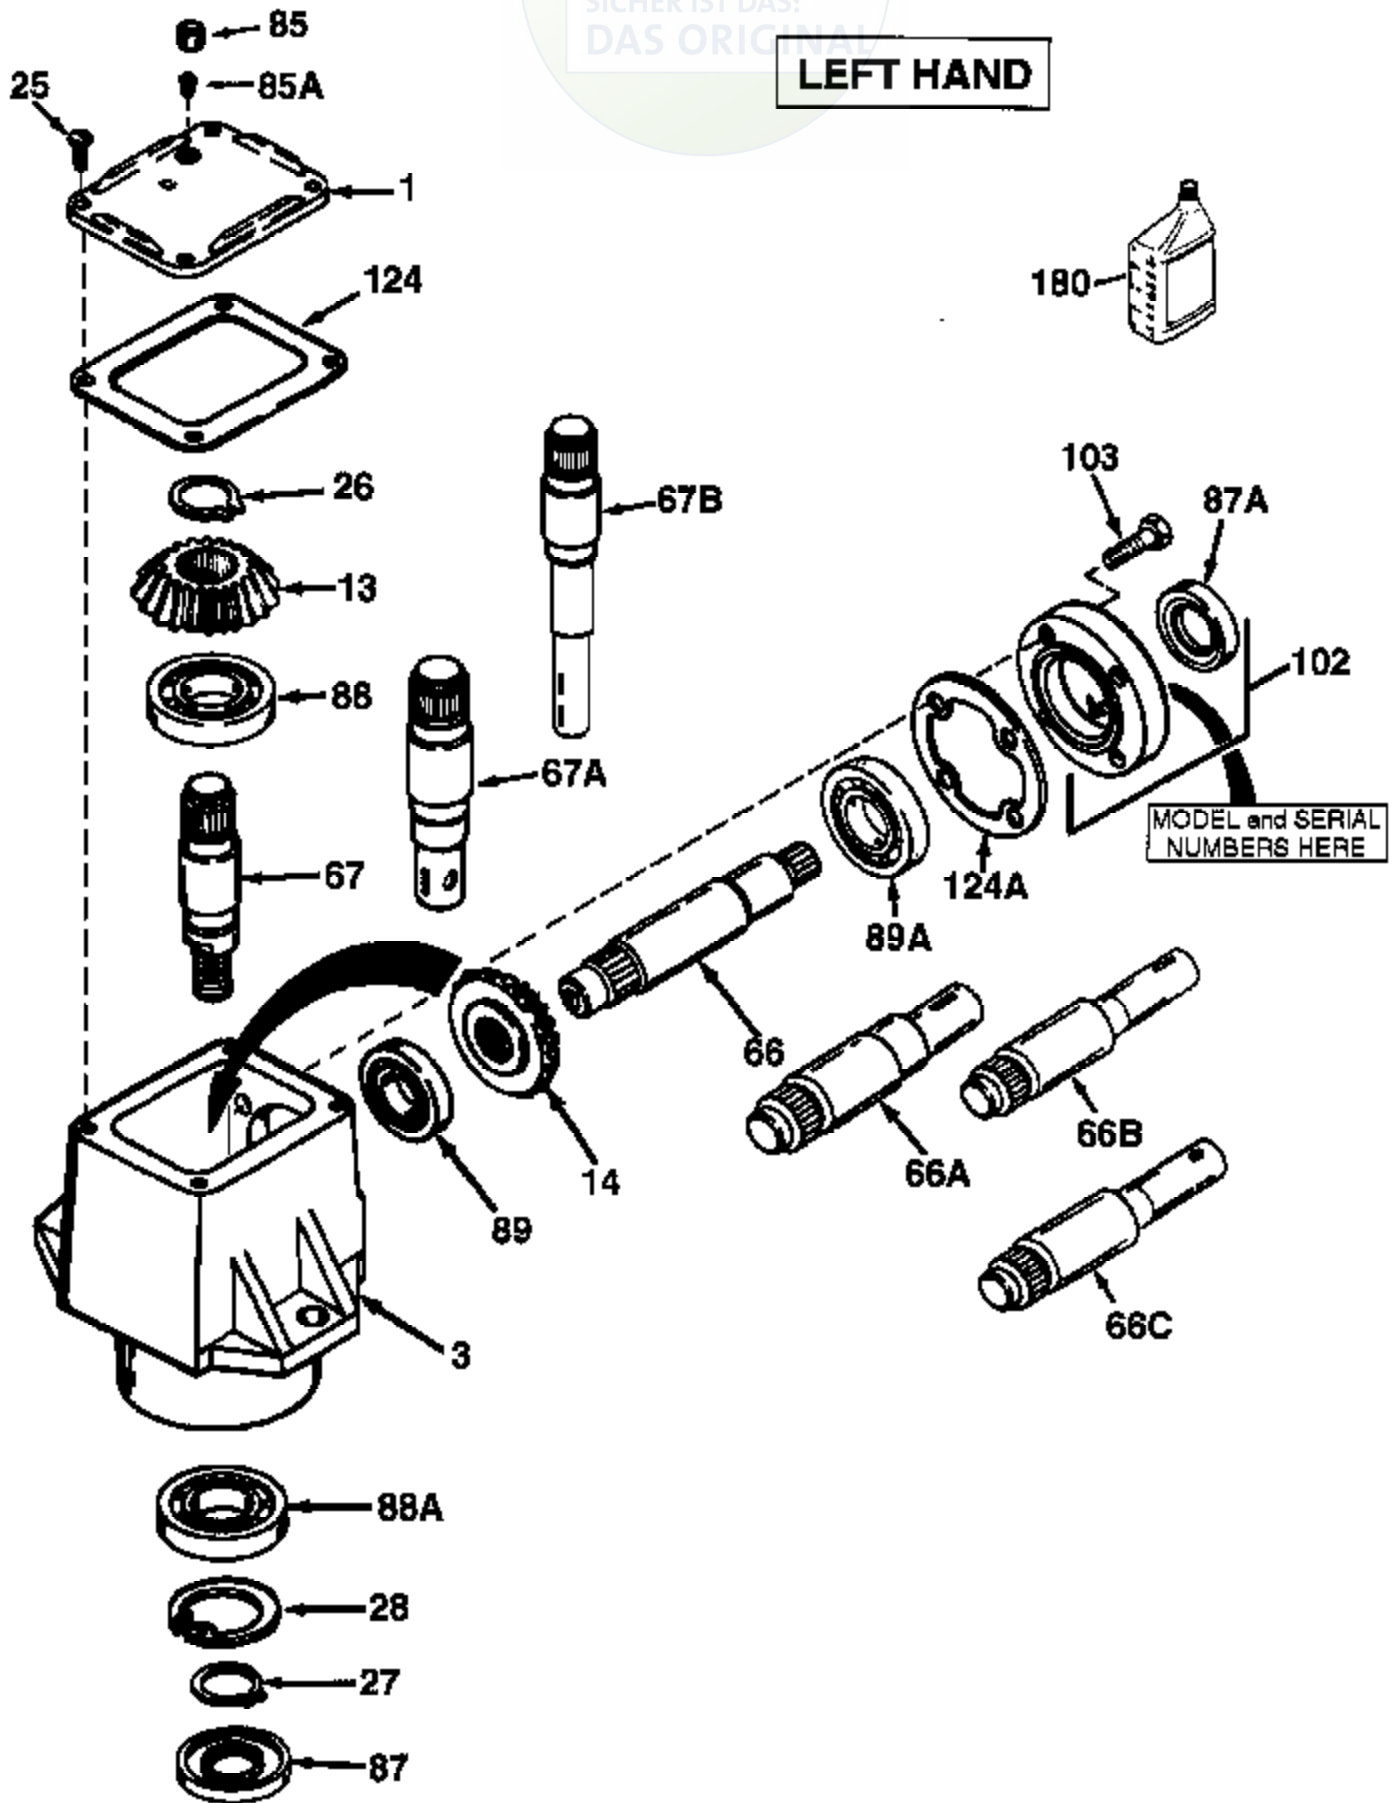

JOIST

SICHER IST DAS:
DAS ORIGINAL

LEFT HAND

Ref #	Part Number	Qty	Description
1	772067	1	Right Angle Drive Head Cover
3	770092A	1	Right Angle Drive Housing
13	778101A	1	Miter Gear (17 teeth-steel)
14	778101A	1	Miter Gear (17 teeth-steel)
25	792025	4	Screw, 10-24 x 1/2"
26	788018	1	Retaining Ring
27	788019	1	Retaining Ring
28	792119	1	Retaining Ring
66	776041A	1	Input Pinion Shaft (4-31/64" long)
67	776425	1	Output Shaft (4.648" long)
85	792039	1	Pipe Plug, 1/8-27
87	788029A	1	Oil Seal 7/8"
87A	788031	1	Oil Seal 7/8"
88	780034	1	Ball Bearing 7/8" ID
89	780024	1	Ball Bearing 3/4" ID
102	786029	1	Retainer Cap & Seal (Incl. 87A & 103)
103	792026	4	Bolt, 1/4-20 x 7/8"
124	788028	1	Gasket
124A	788030B	1	Retainer Gasket

1000-1000-074 Page 2 of 2

Peerless